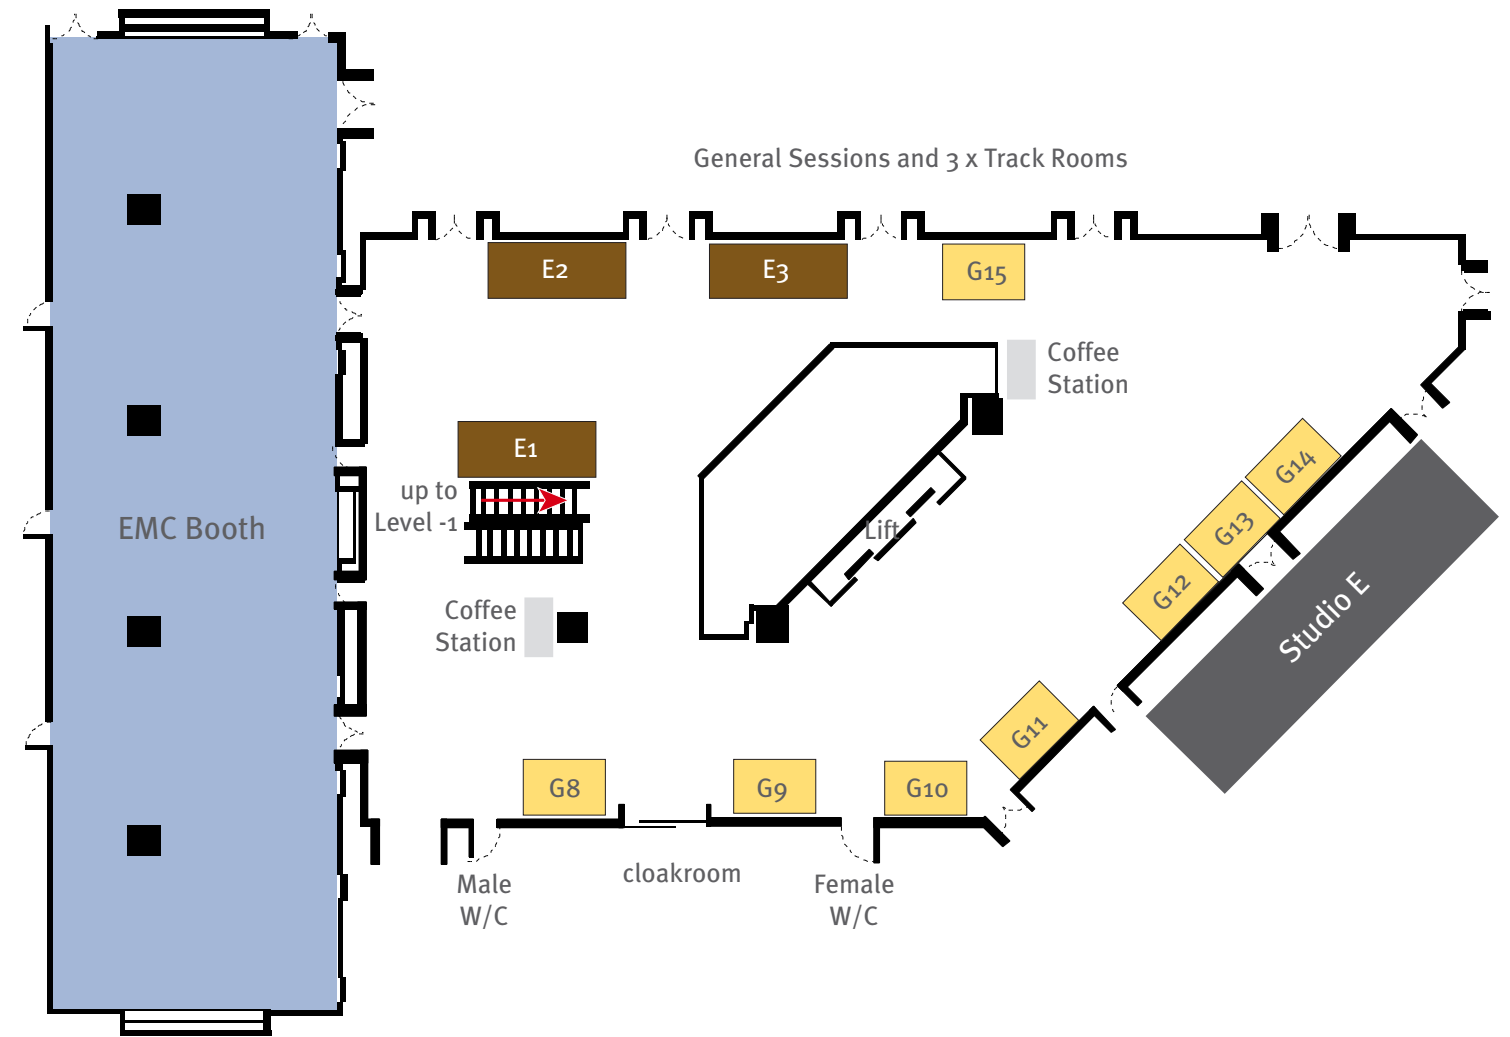

-1 Level Lobby

-2 Level Lobby

Key:

- Elite - 5m x 2m Tri-lite
- Gold - 3m x 2m shell
- Silver - 3m x 1.5m Space Only
- Cyber Café
- EMC Booth
- Studio E
- Coffee Stations
- Registration