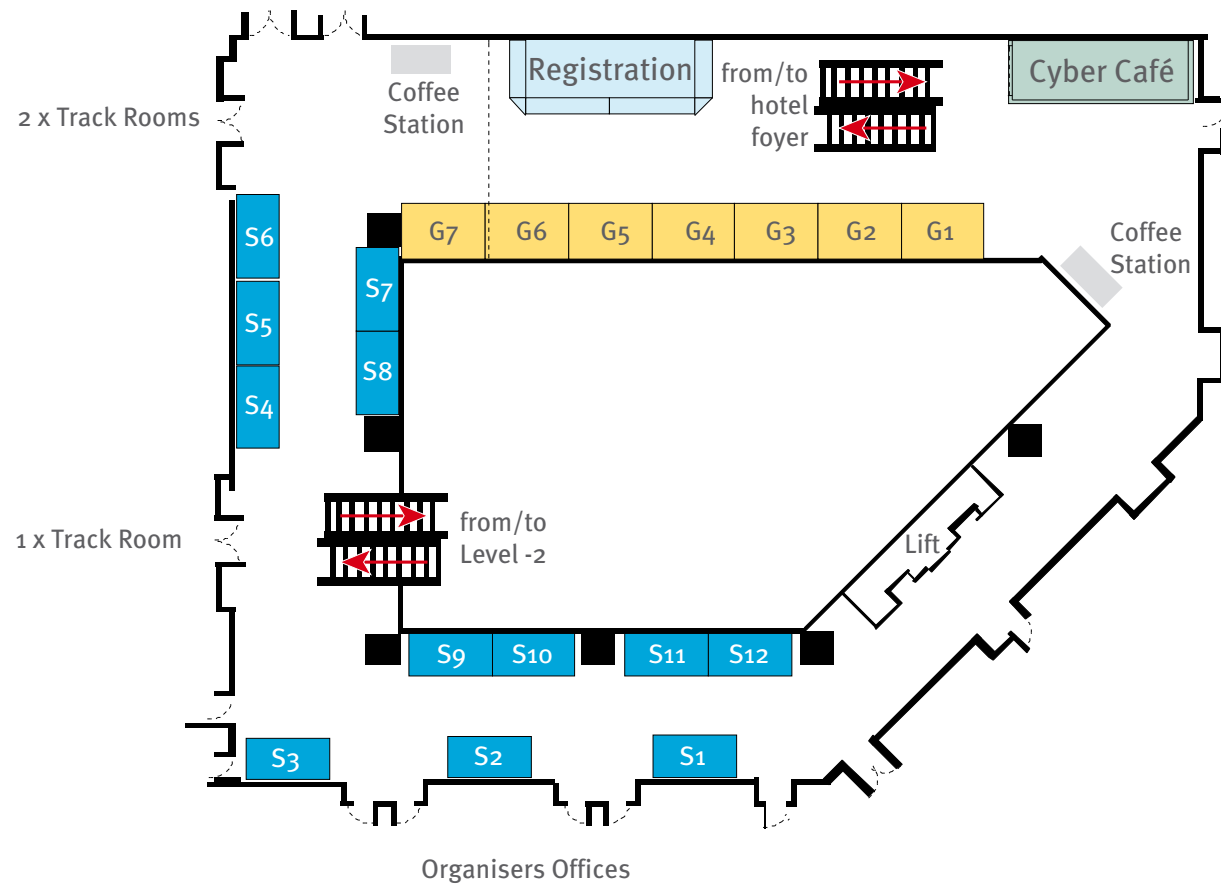

-1 Level Lobby

-2 Level Lobby

Key:

- Elite - 5m x 2m Tri-lite
- Gold - 3m x 2m shell
- Silver - 3m x 1.5m Space Only
- Cyber Café
- EMC Booth
- Studio E
- Coffee Stations
- Registration